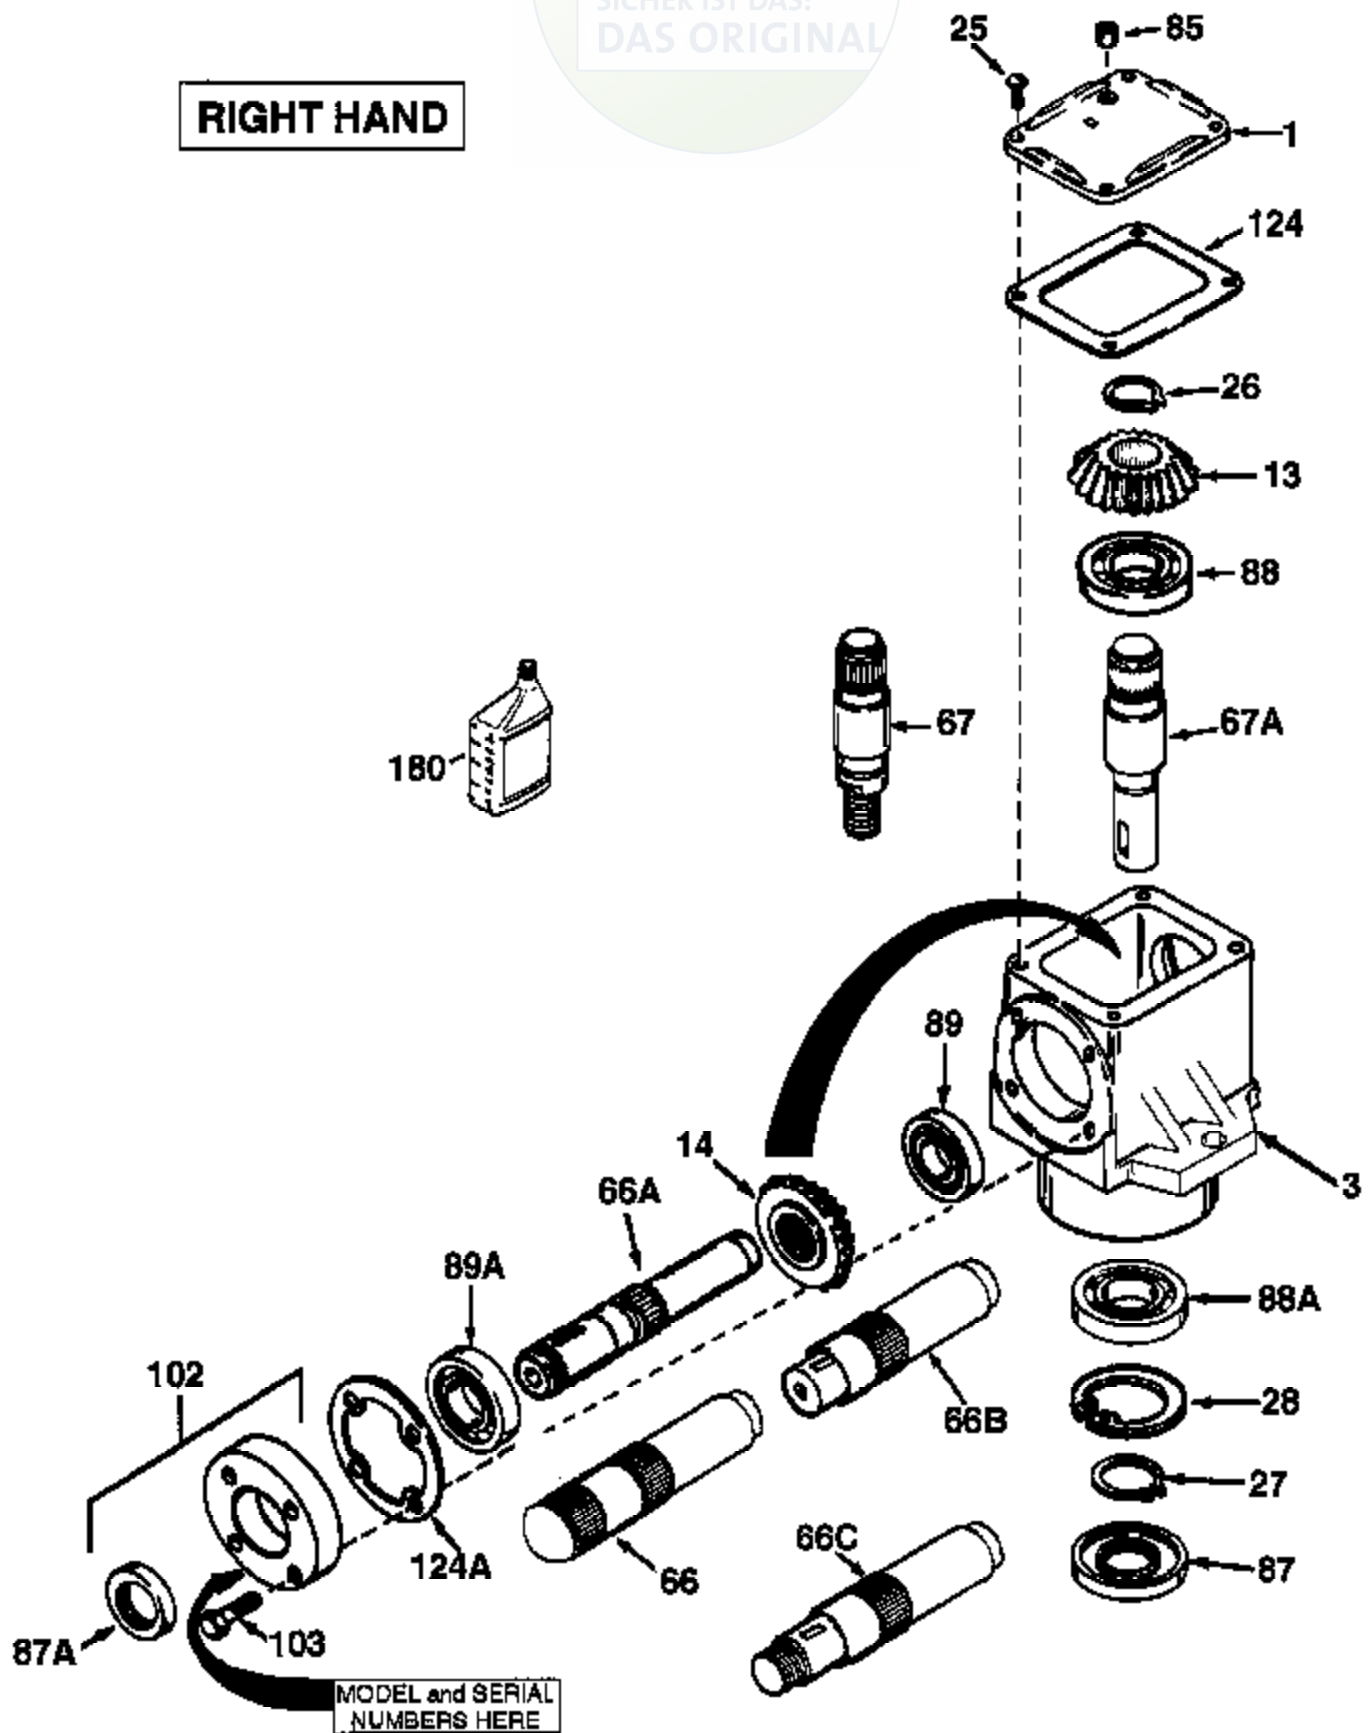

JOIST

SICHER IST DAS:
DAS ORIGINAL

RIGHT HAND

Ref #	Part Number	Qty	Description
1	772067	1	Right Angle Drive Head Cover
3	770124	1	Right Angle Drive Housing
13	778101A	1	Bevel Gear (17 teeth-steel)
14	778101A	1	Bevel Gear (17 teeth-steel)
25	792025	4	Screw 10-24 x 1/2"
26	788018	1	Retaining Ring
66A	776438	1	Input Shaft
67A	776429	1	Output Shaft
85	792039	1	Pipe Plug 1/8-27
87A	788031	1	Oil Seal 7/8"
87	788082	1	Oil Seal
88A	780177	1	Ball Bearing .9838 ID
88	780034	1000-1000-082B	Ball Bearing .8745 ID
89A	780034	Peerless	Ball Bearing .8745 ID
89	780024	1	Ball Bearing .7495 ID
102	786029	1	Retainer Cap & Seal (Incl. 87A & 103)
103	792026	4	Bolt 1/4-20 x 7/8"
124	788028	1	Gasket
124A	788030B	1	Retainer Gasket
180	730229B	1	Gear Oil 80W90